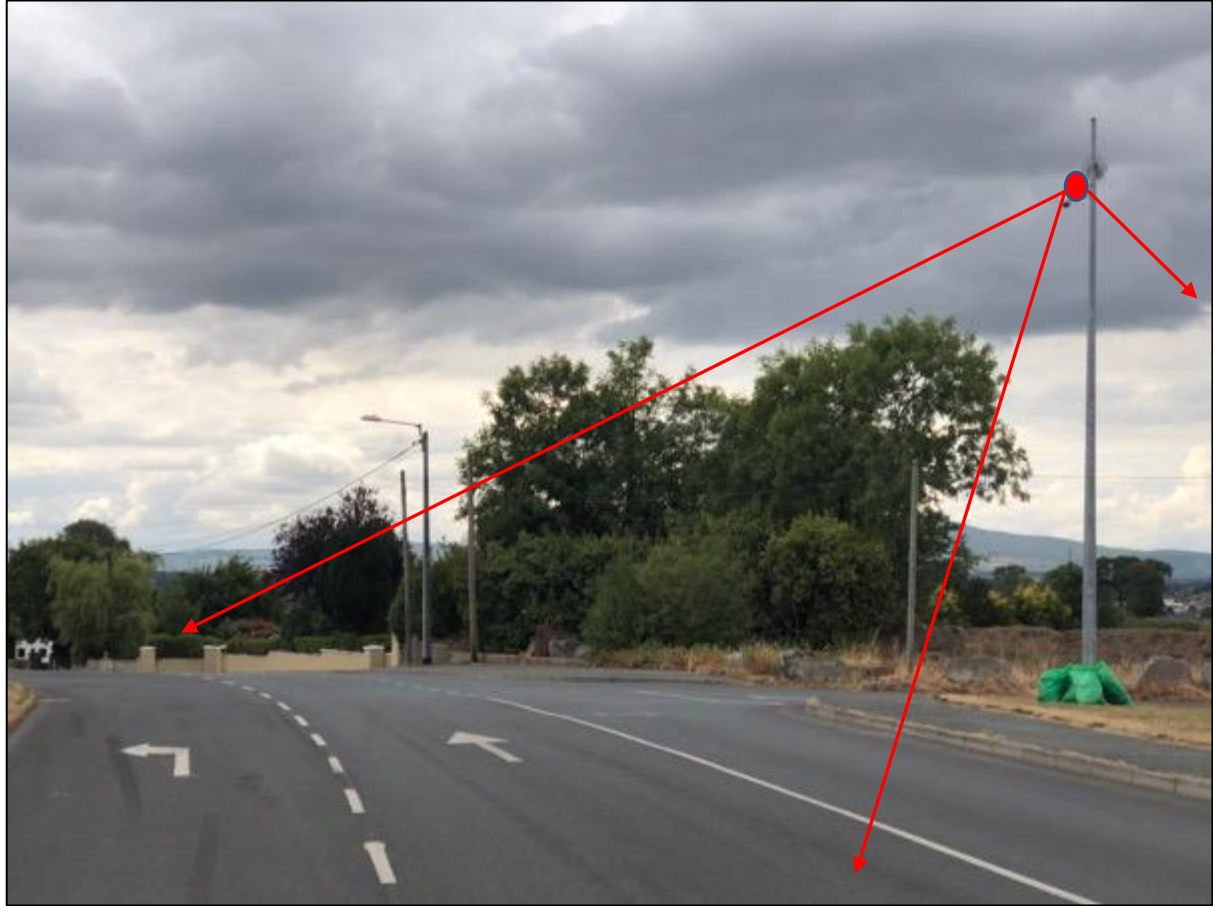

Camera Location 12.	Camera No.	Camera Install Position	Camera Type	Camera Field of View
Esmonde Rd. / Saville Rd. Junction.	14	Existing Pole.	1 x 3MP multi-sensor camera	General overview of Junction and adjoining roads.