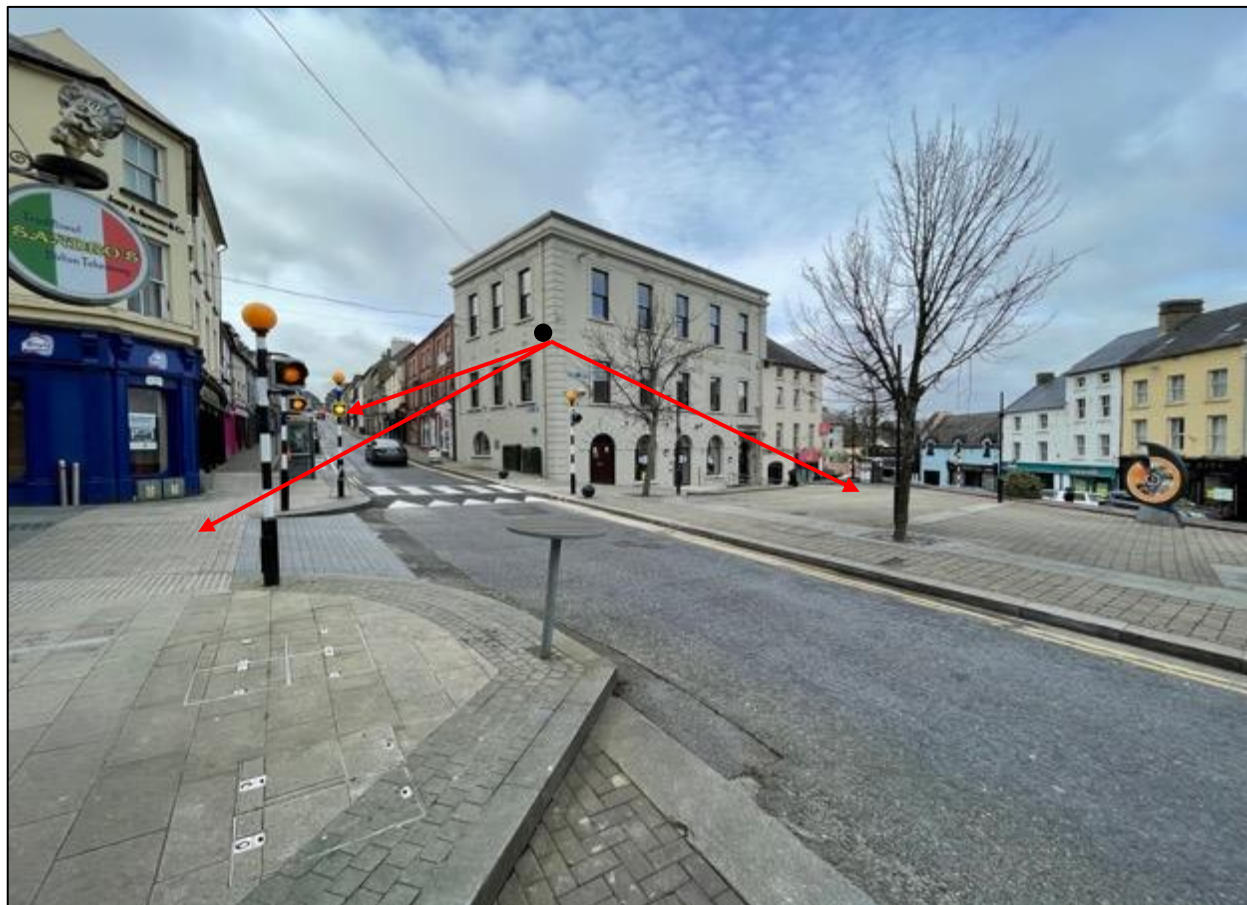

Camera Location 6.	Camera No's.	Camera Install Position	Camera Type	Camera Field of View
Market Square.	7	Co. Co. Building.	1 x PTZ camera.	Wafer St. in direction of Parnell Rd. Market Sq. Rafter St.