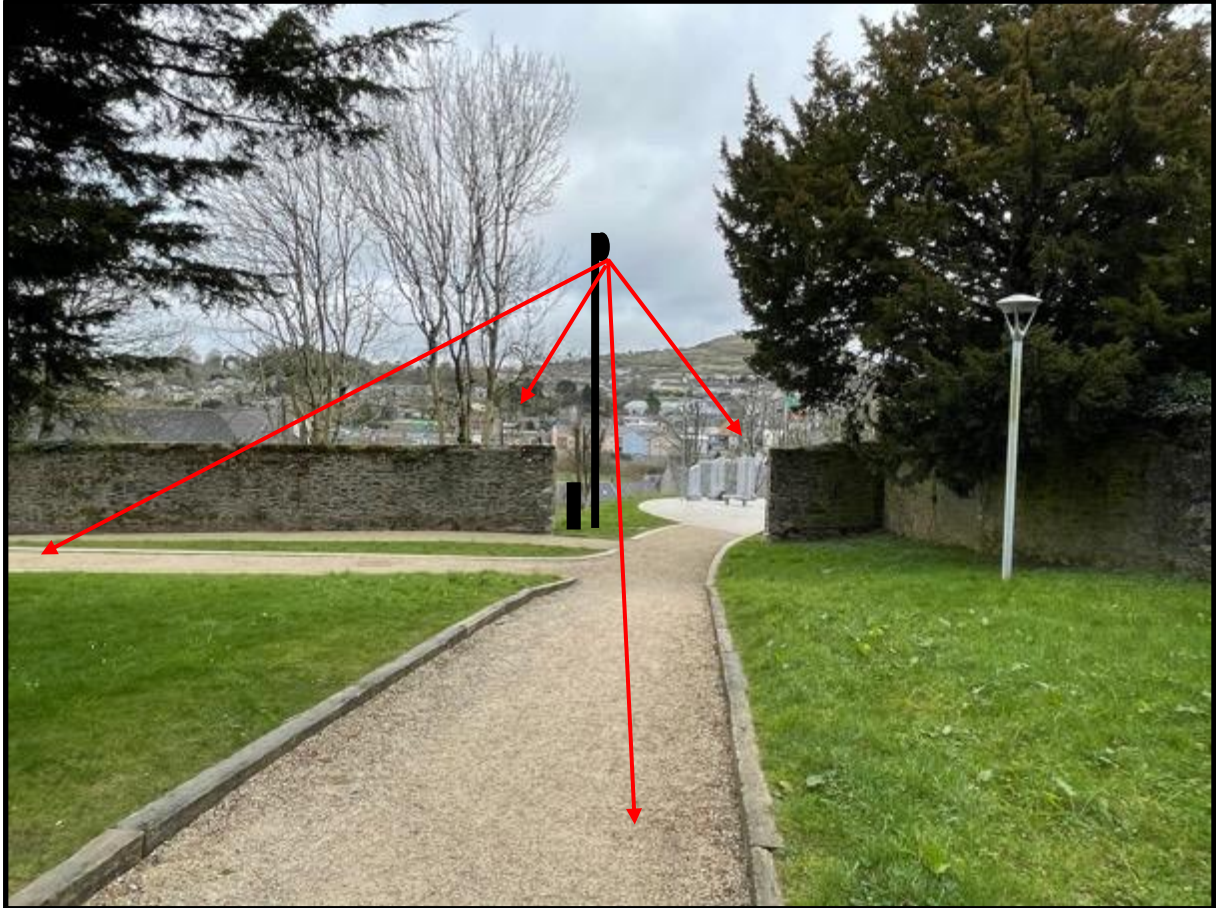

Camera Location 17	Camera No.	Camera Install Position	Camera Type	Camera Field of View
Peace Park	21	On 10m Camera Pole adj. to Military Veteran's Monument.	1 x 3MP multi-sensor camera	Peace Park in 4 directions.