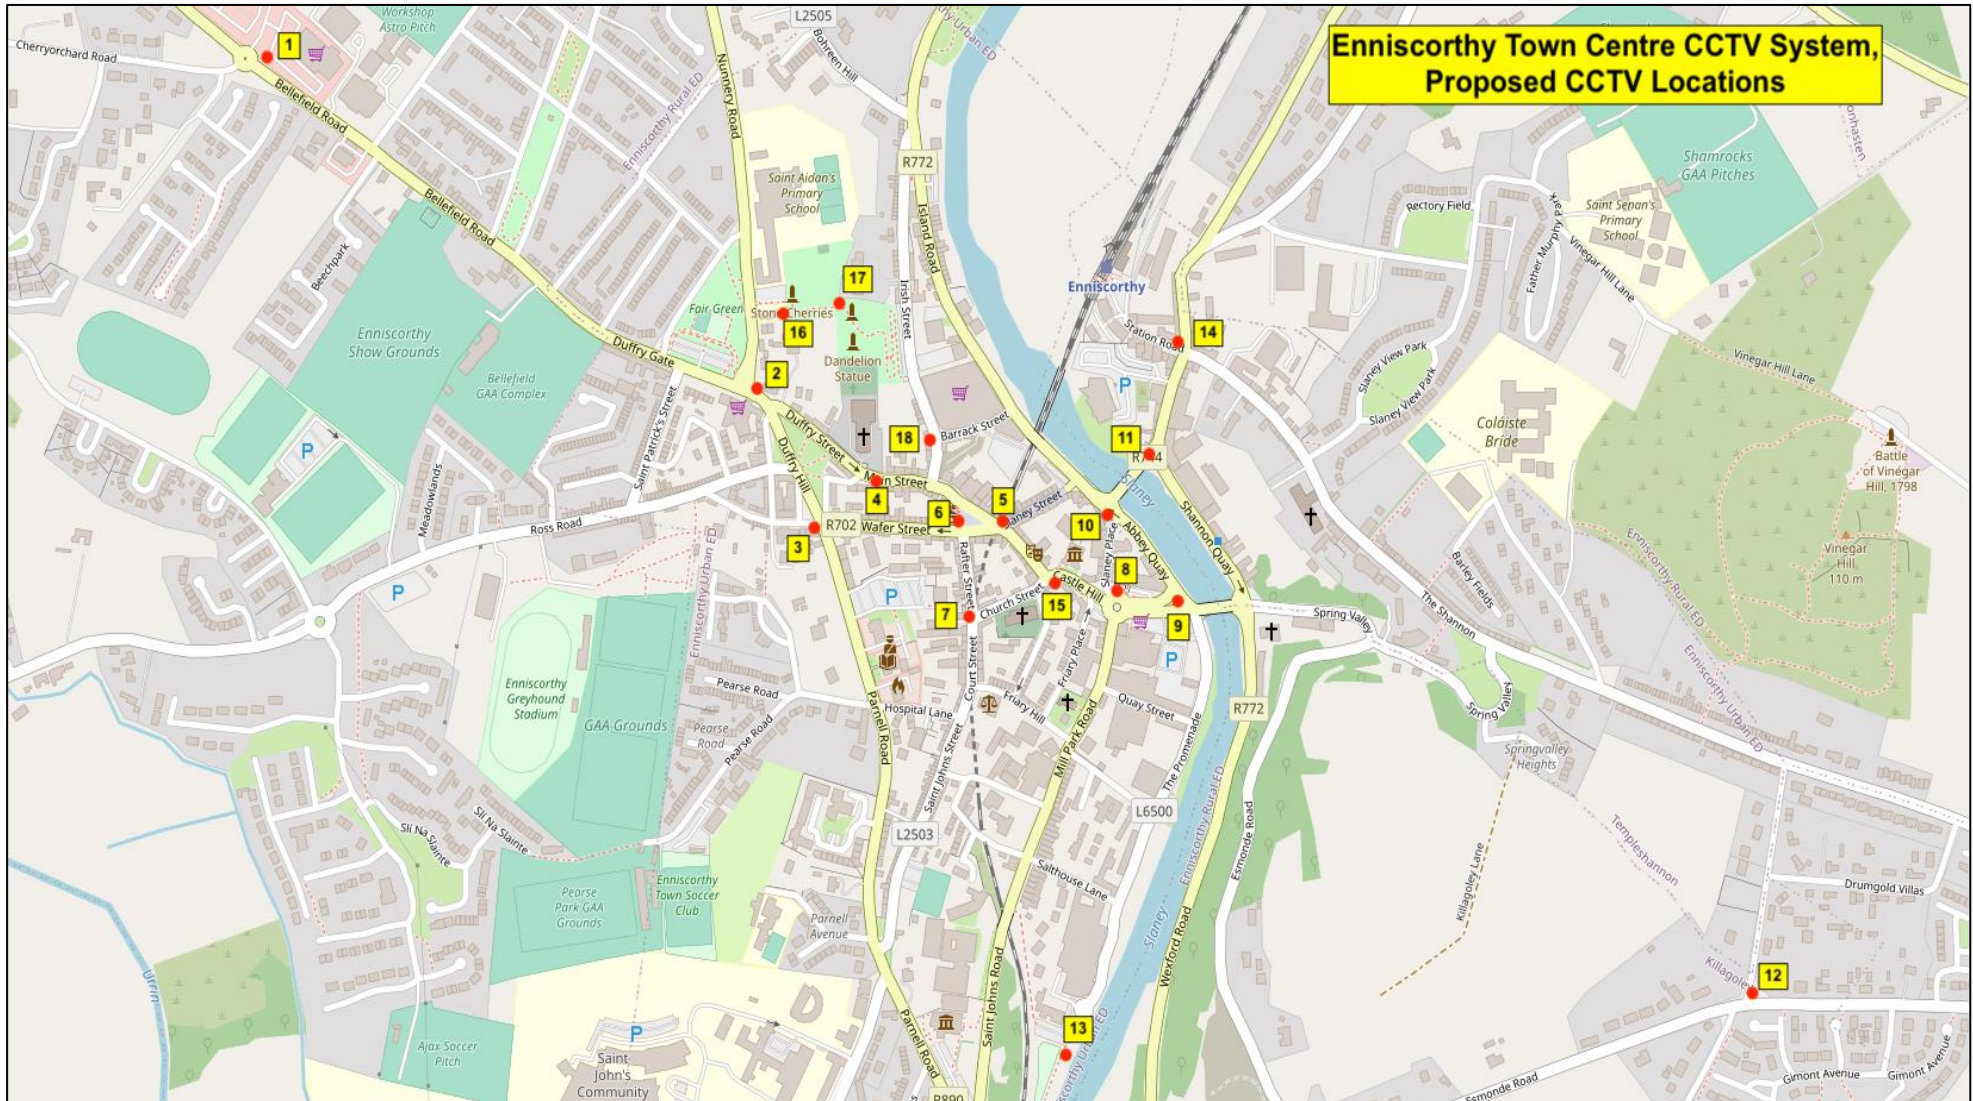

5.0 – CCTV Location Map.