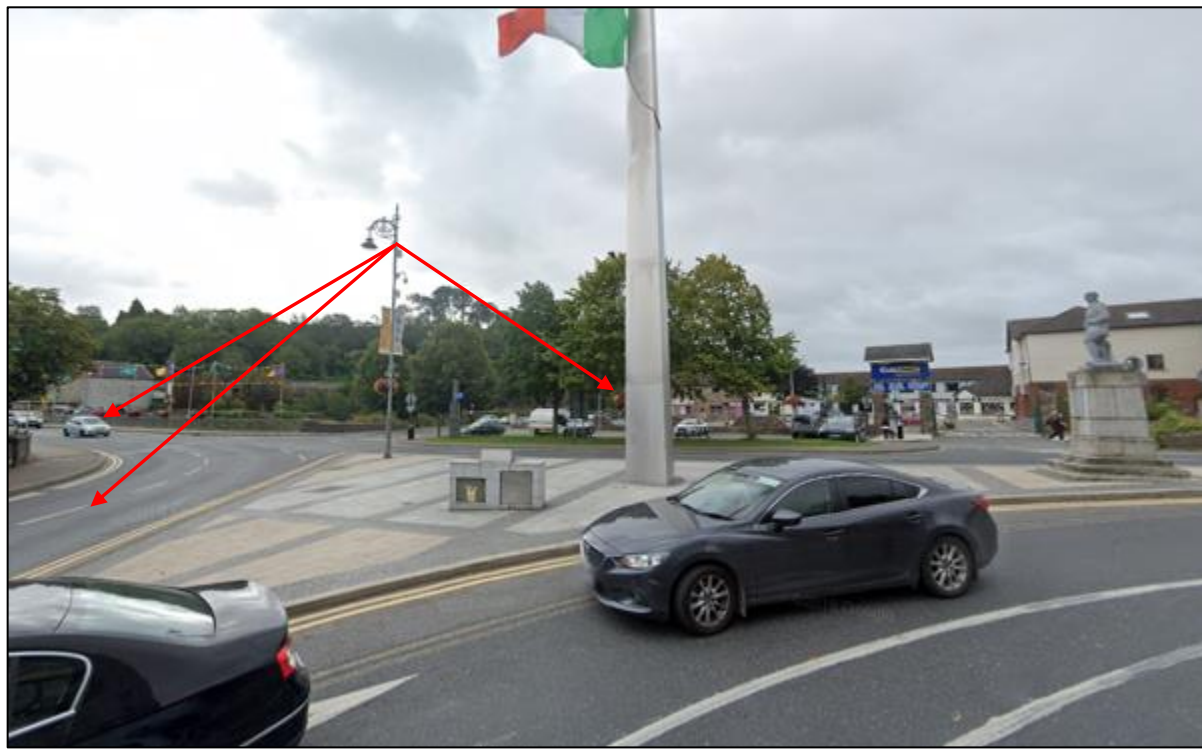

Camera Location 9.	Camera No.	Camera Install Position	Camera Type	Camera Field of View
The Promenade	10	On existing heritage pole on traffic island.	1 x 3MP multi-sensor camera	View in direction of New Bridge, Castle Hill, Seamus Rafter Bridge & Car Park.