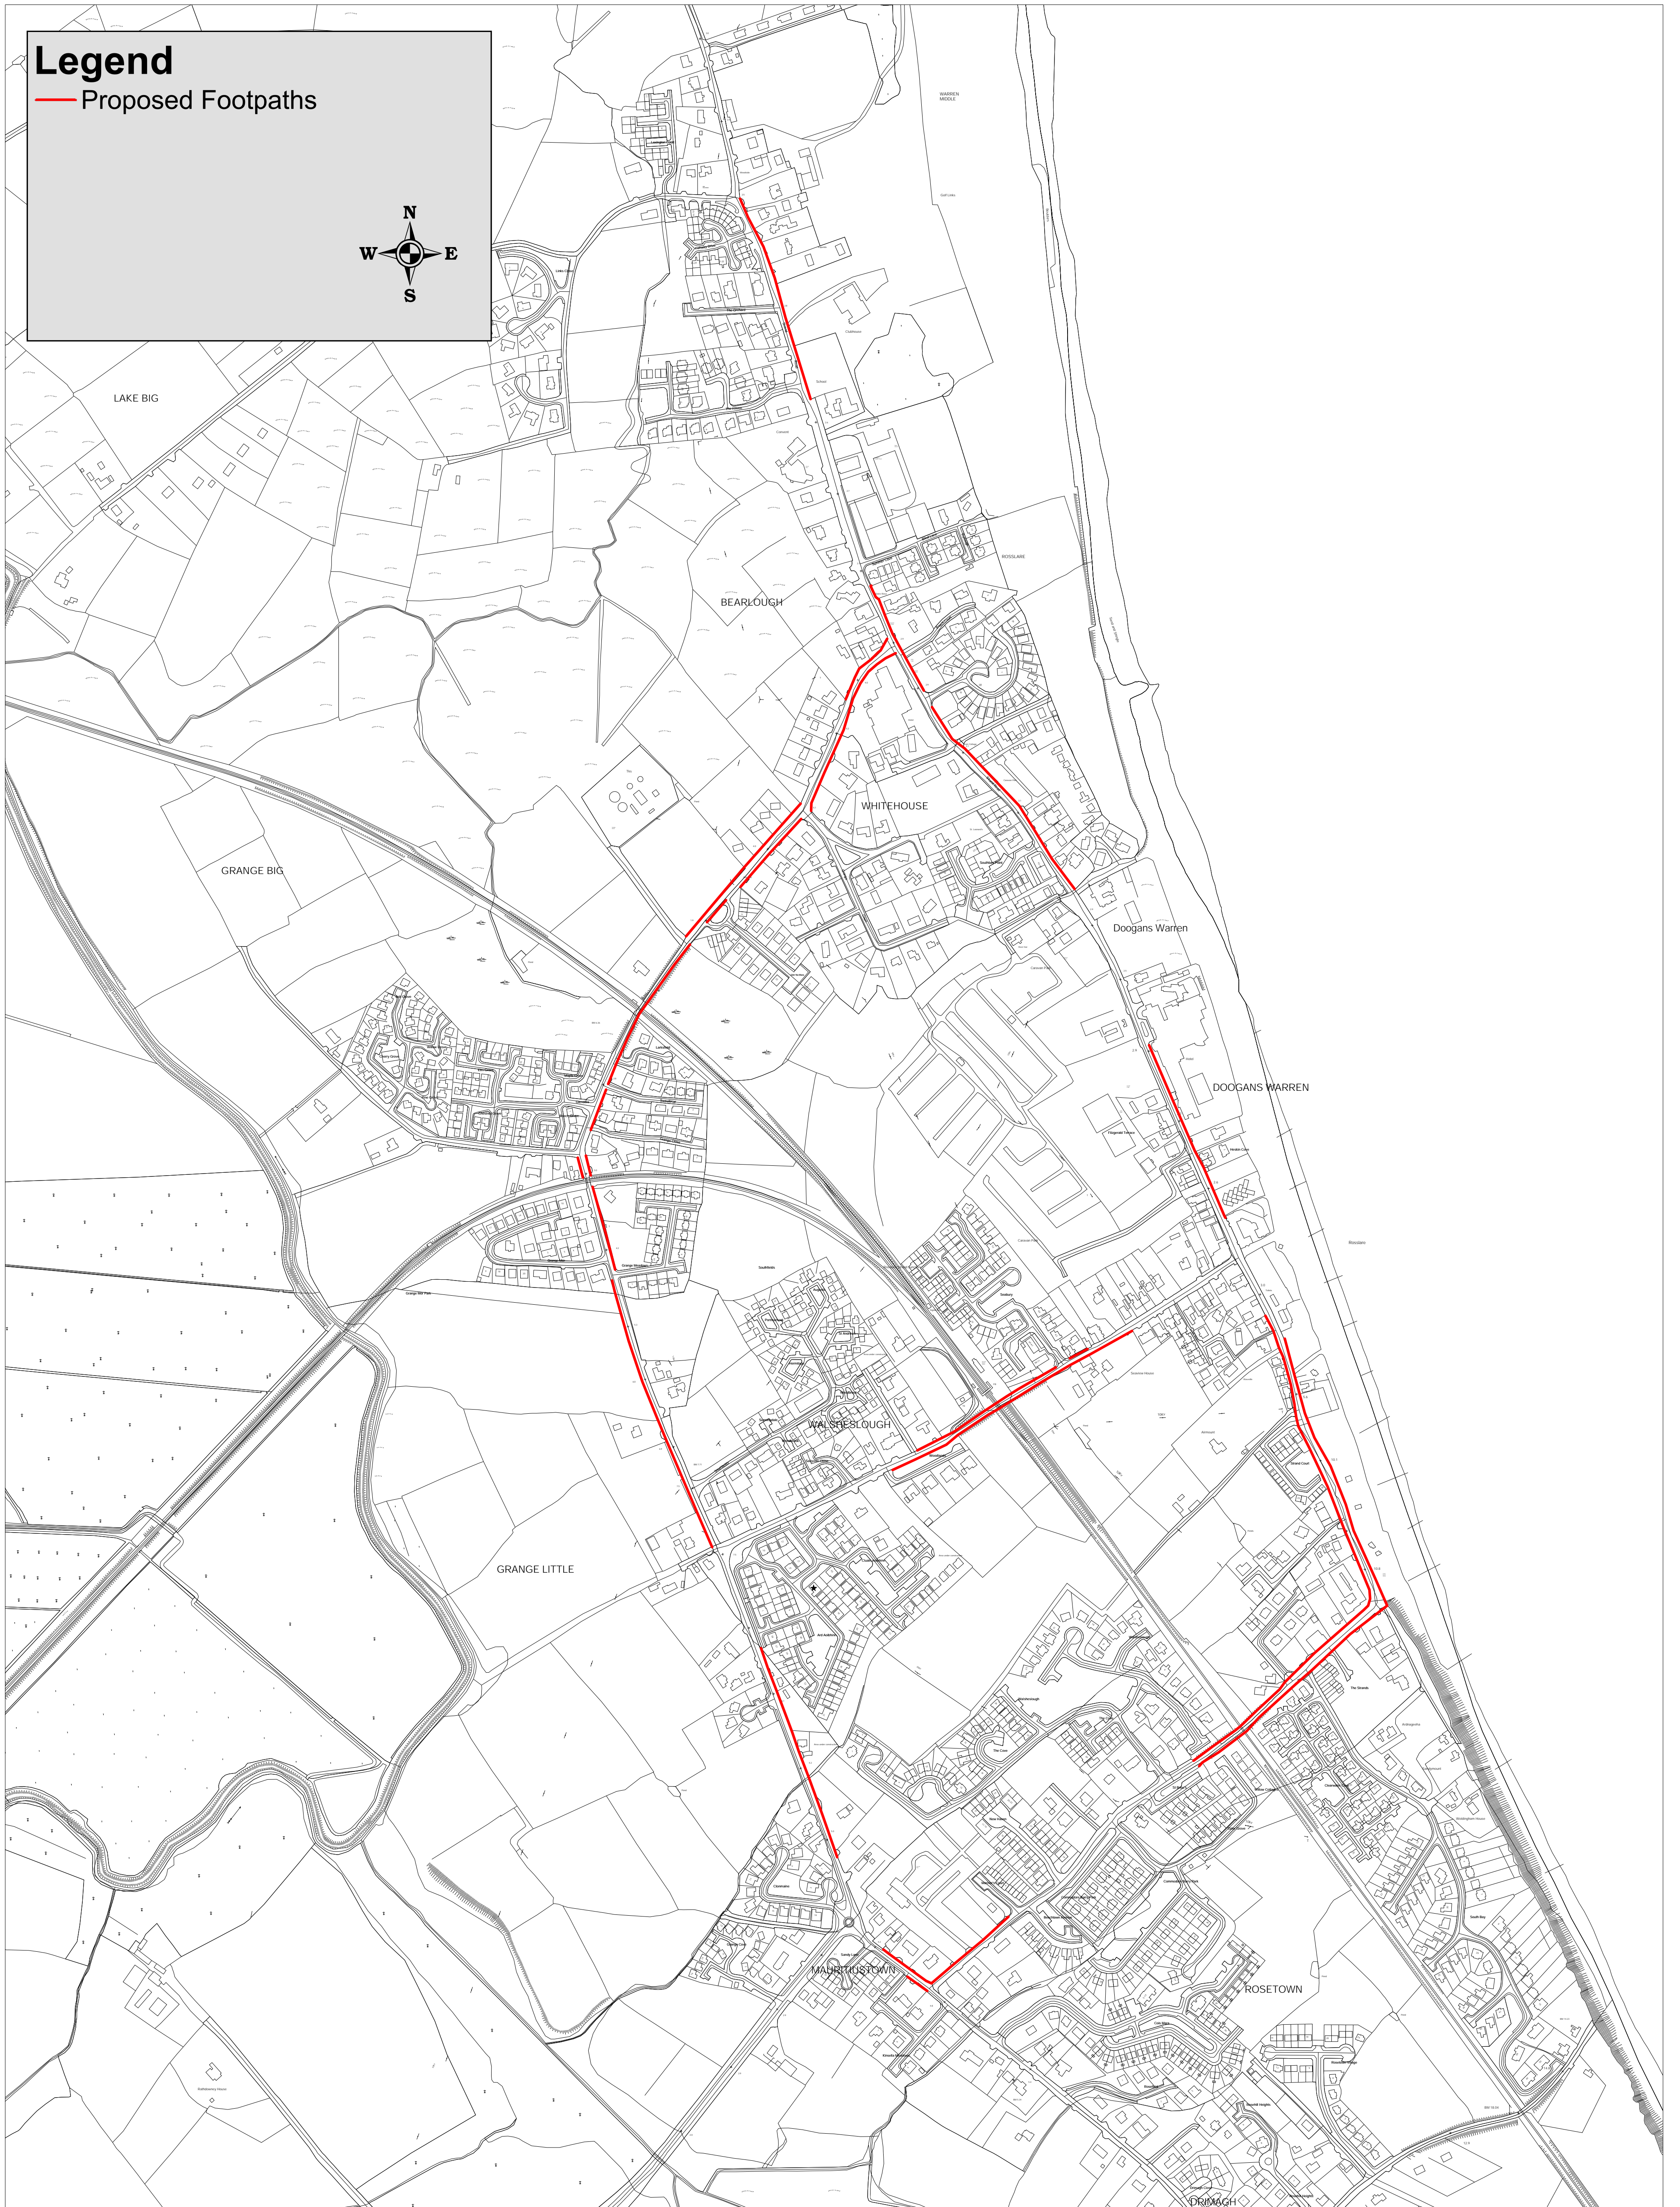

Legend

— Proposed Footpaths

Rosslare Strand

© Ordnance Survey Ireland. All rights reserved. 2010/34/CCMA/WexfordCountyCouncil

Title: Objectives

Drawn by: NK

Checked by: PD

Date: 113:06:2022

Map No: 5