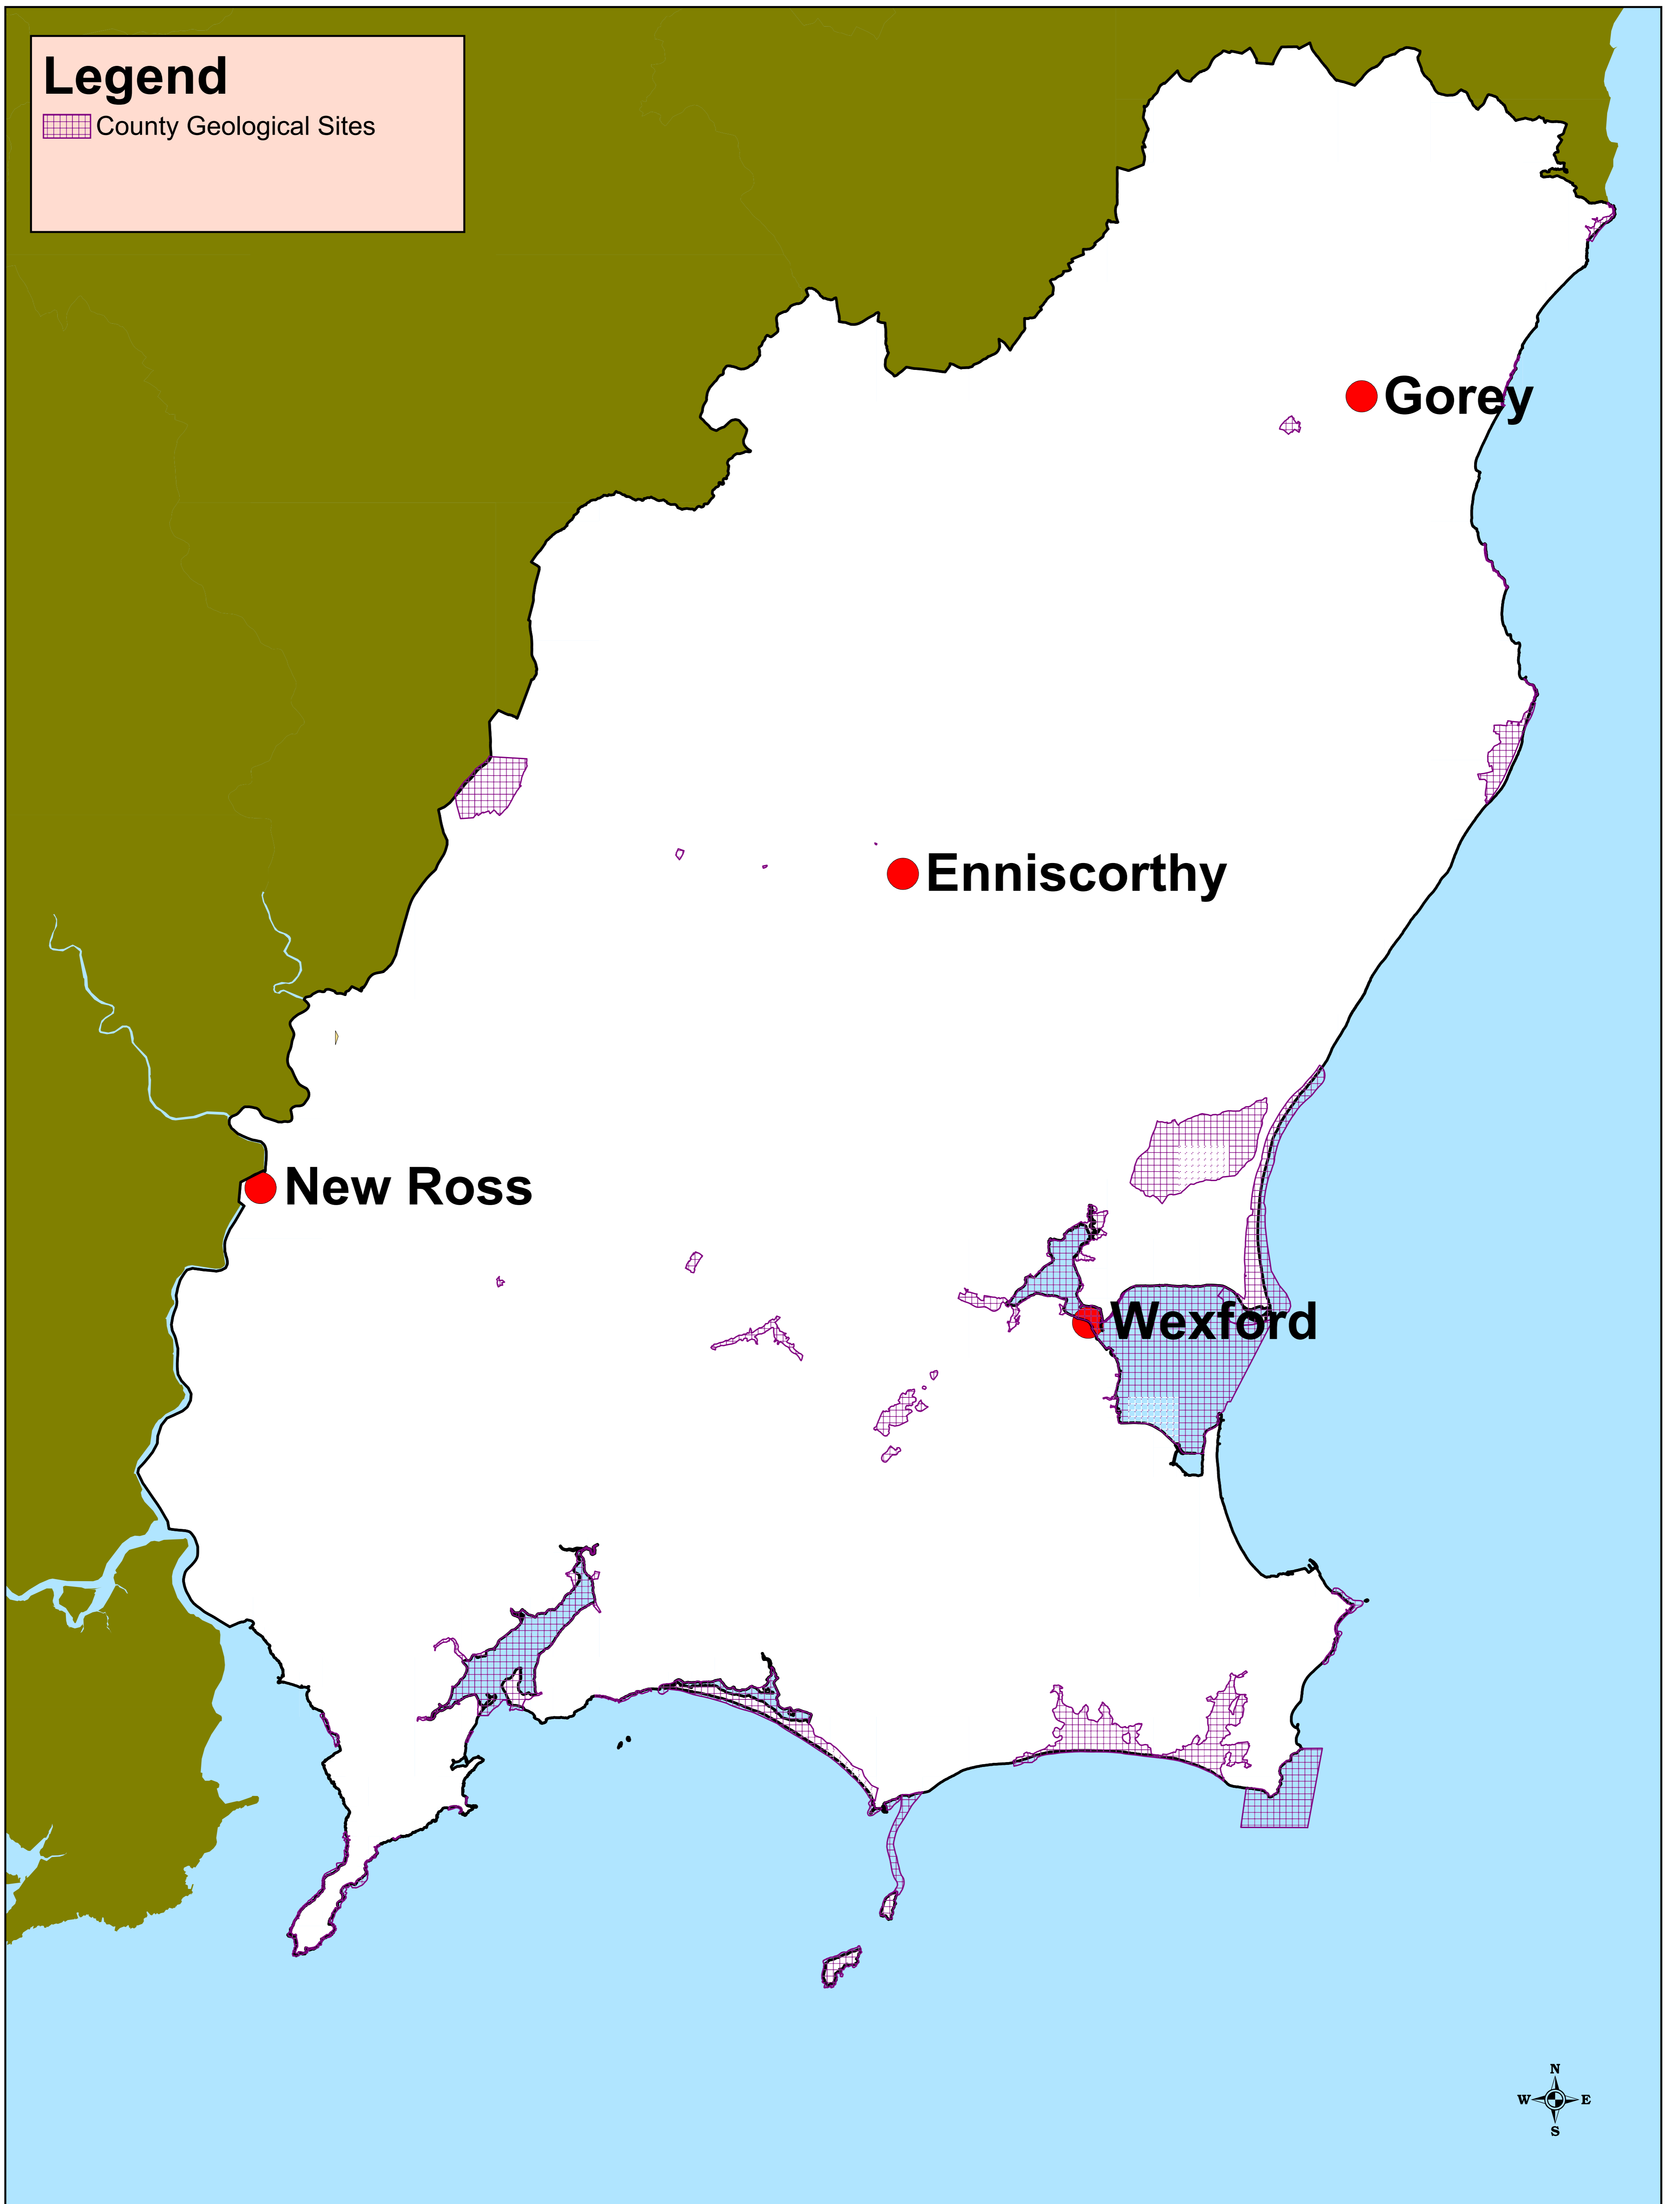

Legend

 County Geological Sites

Wexford County Development Plan 2022-2028 Volume 1 Written Statement

© Ordnance Survey Ireland. All rights reserved. 2010/34/CCMA/WexfordCountyCouncil

Title: County Geological Sites

Drawn by: NK

Checked by: YDC

Date: 13.06.2022

Map No: 2b