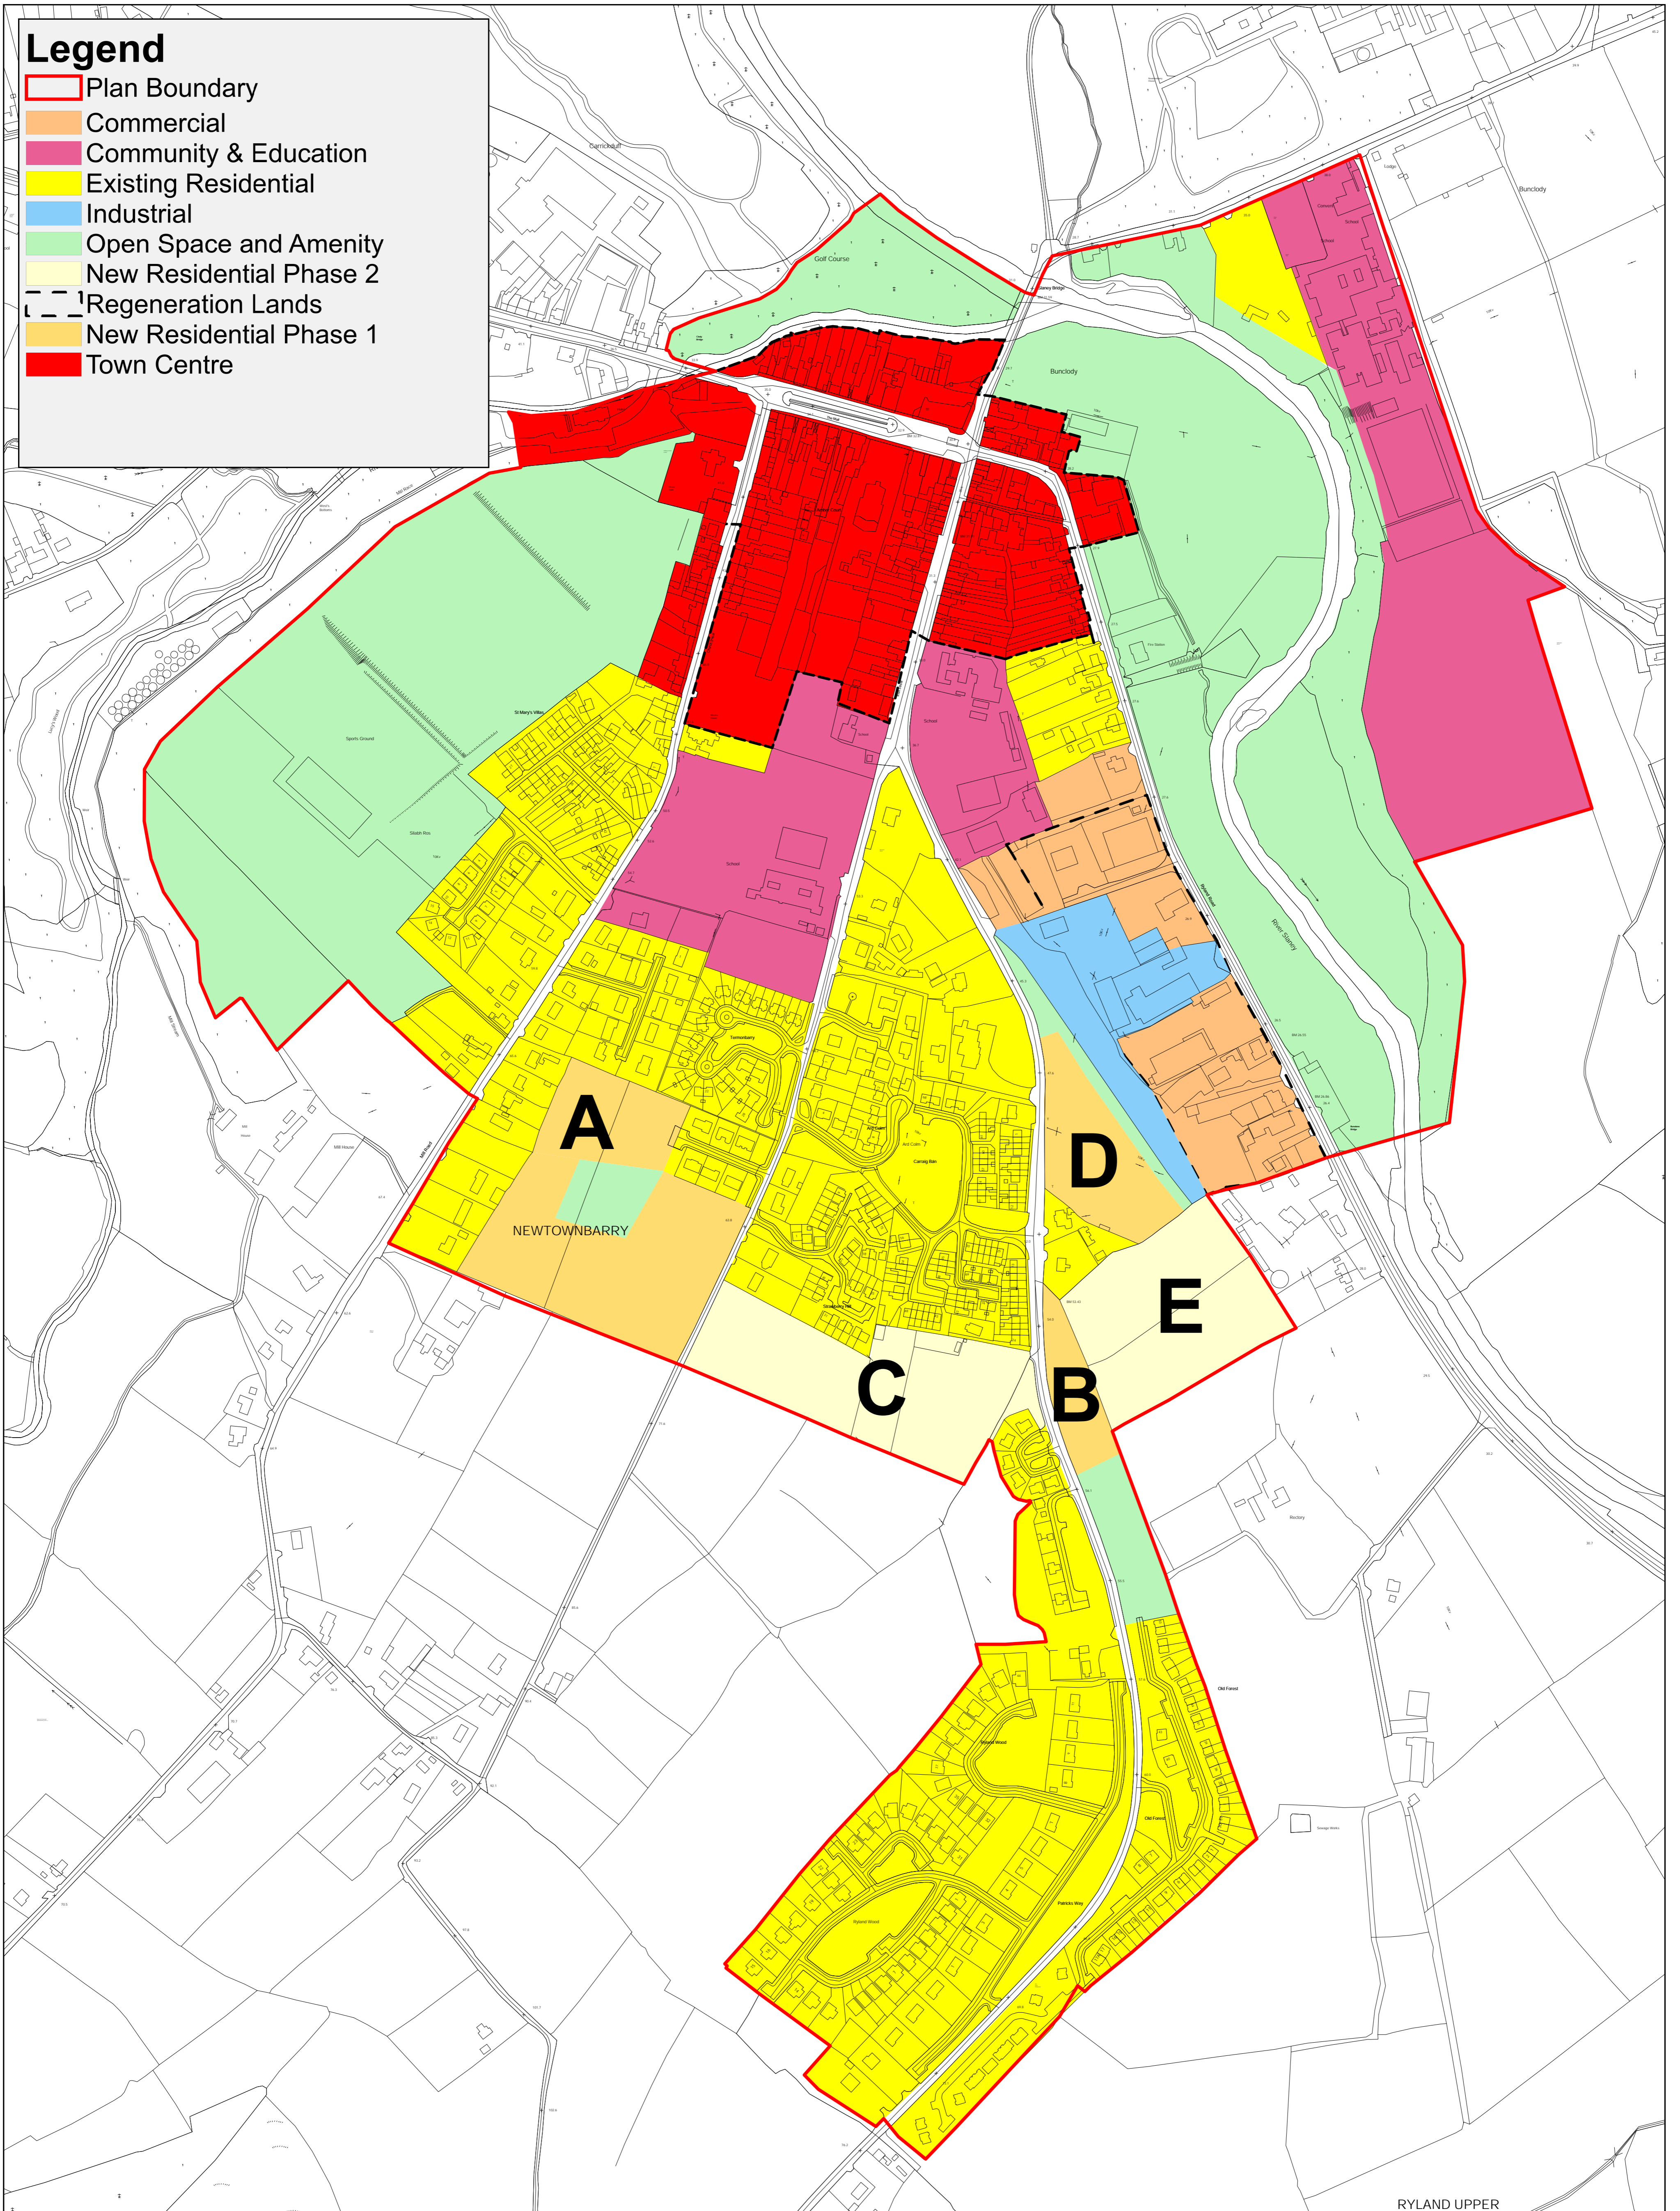

Legend

- Plan Boundary
- Commercial
- Community & Education
- Existing Residential
- Industrial
- Open Space and Amenity
- New Residential Phase 2
- Regeneration Lands
- New Residential Phase 1
- Town Centre

Bunclody Town Settlement Plan

© Ordnance Survey Ireland. All rights reserved. 2010/34/CCMA/WexfordCountyCouncil

Title: Land Use Zoning

Drawn by: NK

Checked by: PD

Date: 13.06.2022

Map No: 1