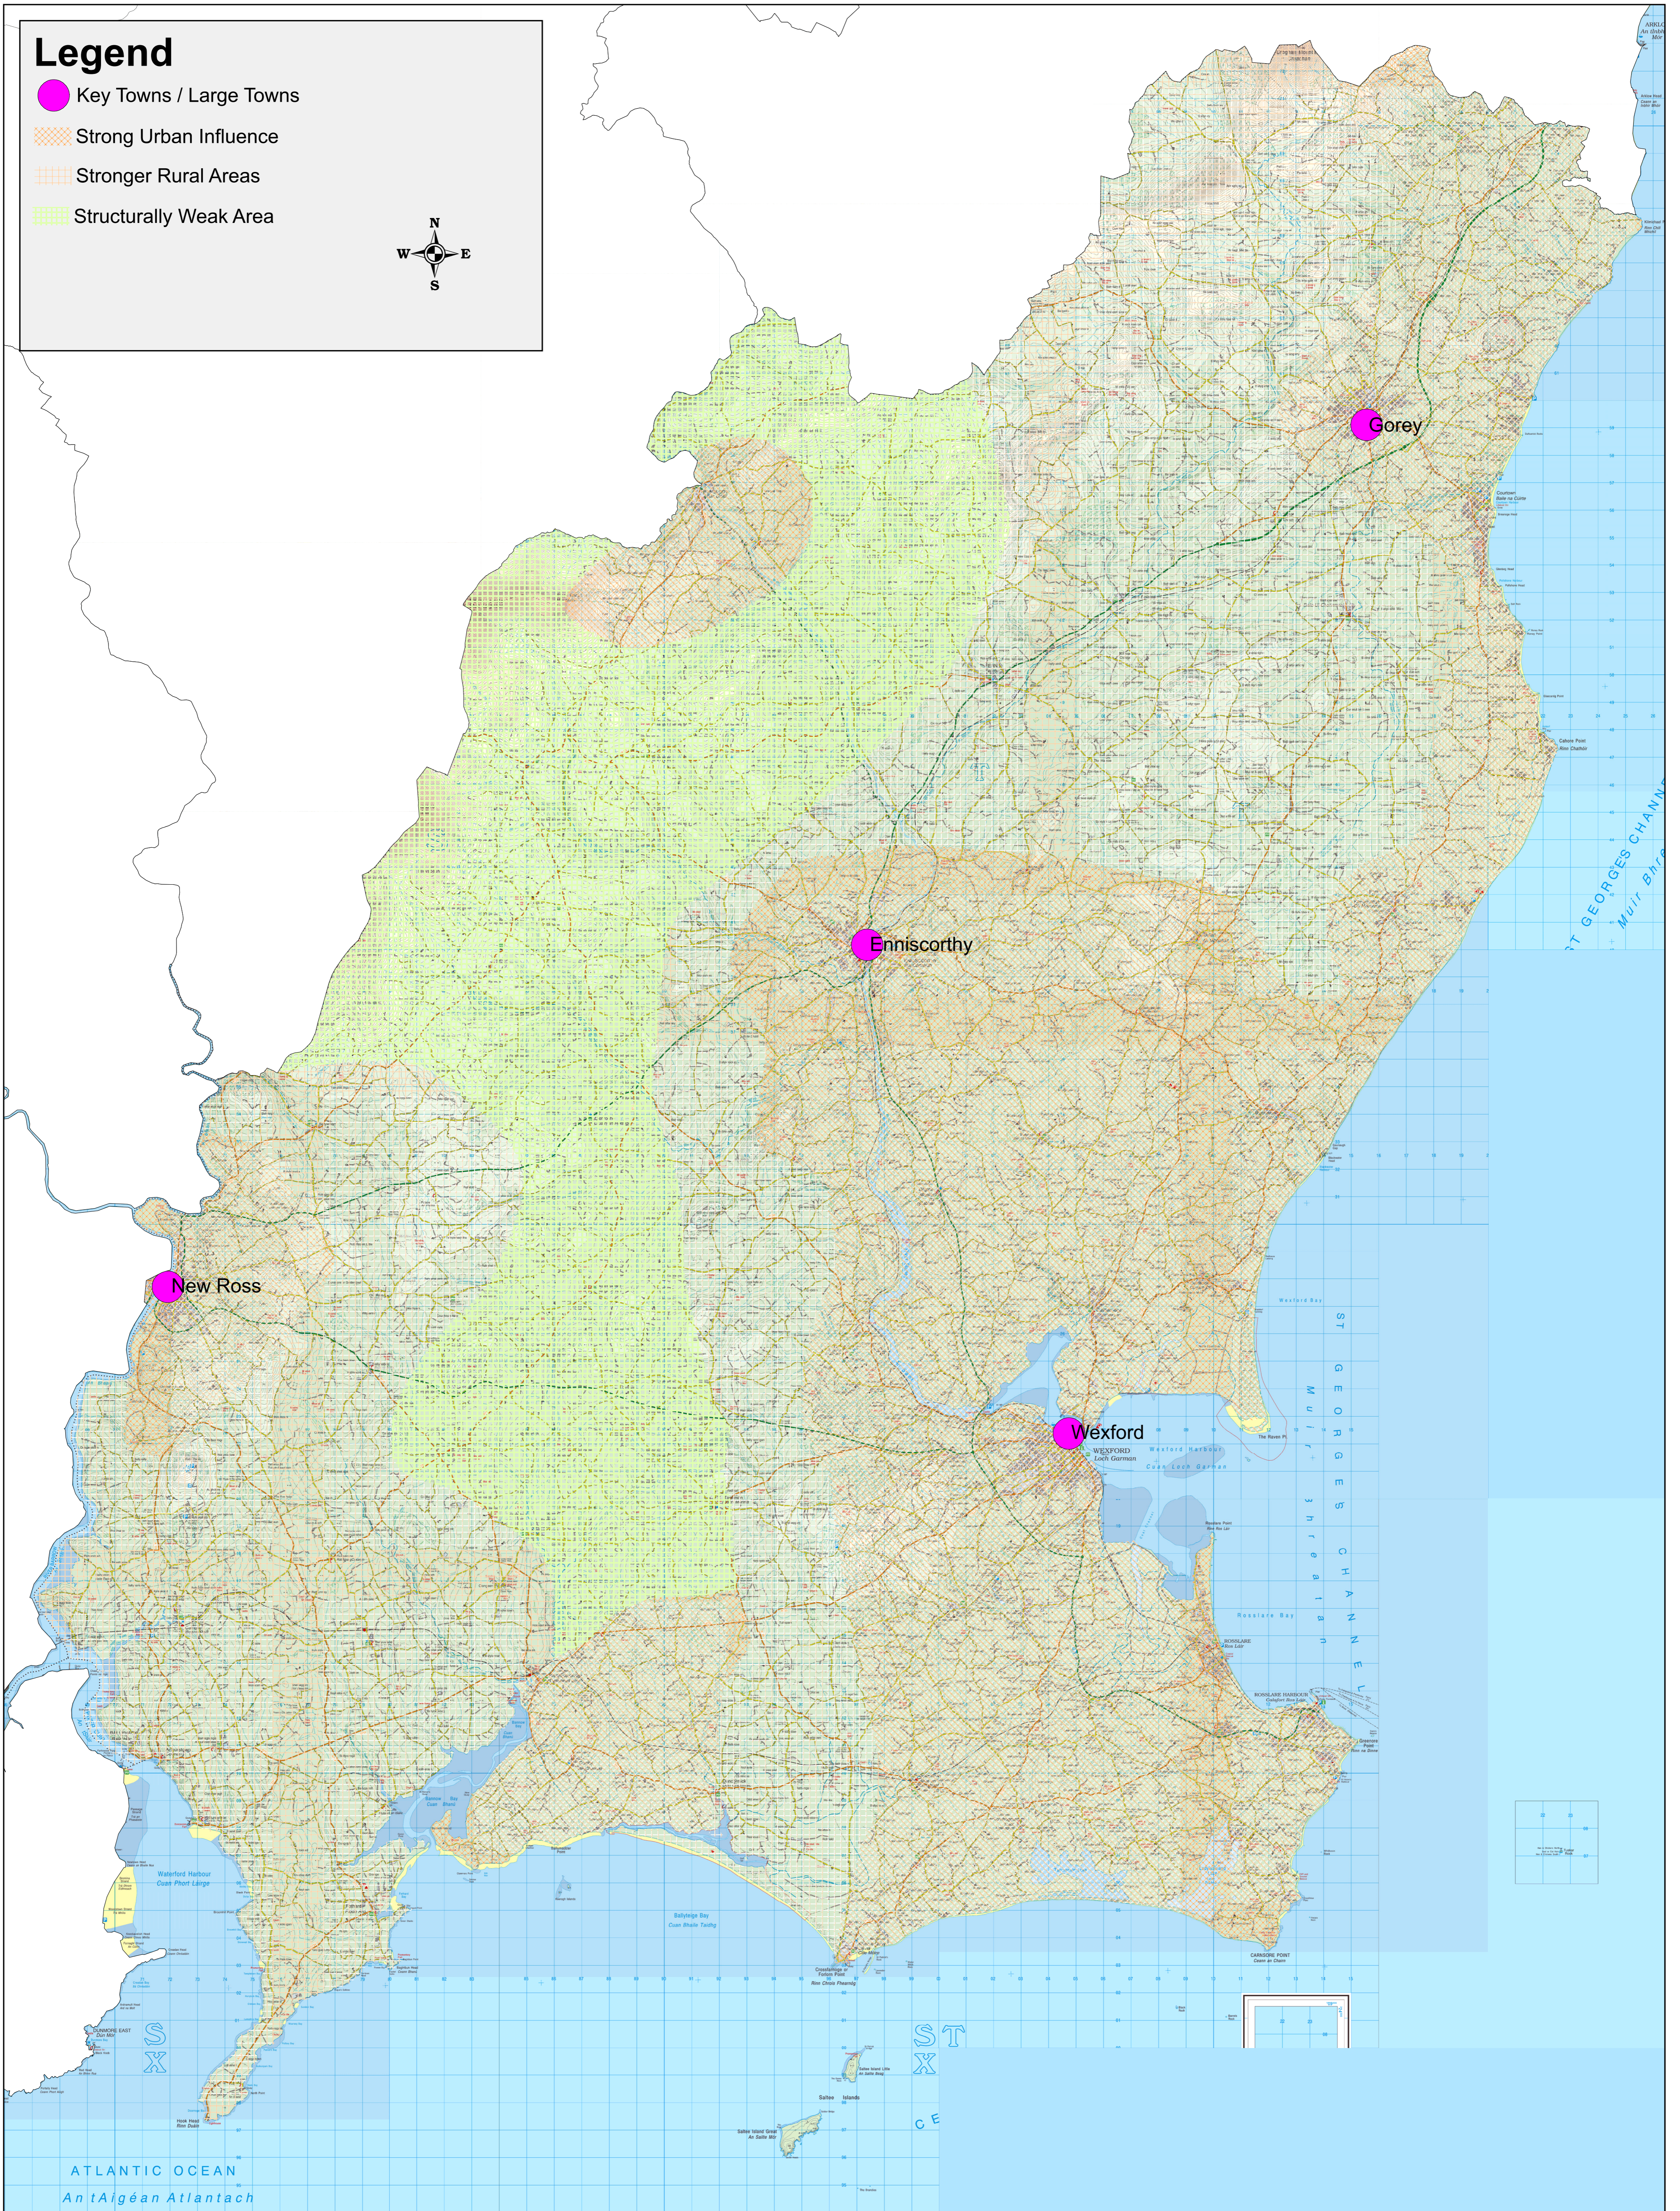

Legend

- Key Towns / Large Towns
- Strong Urban Influence
- Stronger Rural Areas
- Structurally Weak Area

Wexford County Development Plan 2022-2028 Volume 1 Written Statement

© Ordnance Survey Ireland. All rights reserved. 2010/34/CCMA/WexfordCountyCouncil

Title: Rural Area Types

Drawn by: NK

Checked by: DK

Date: 13.06.2022

Map No: 1